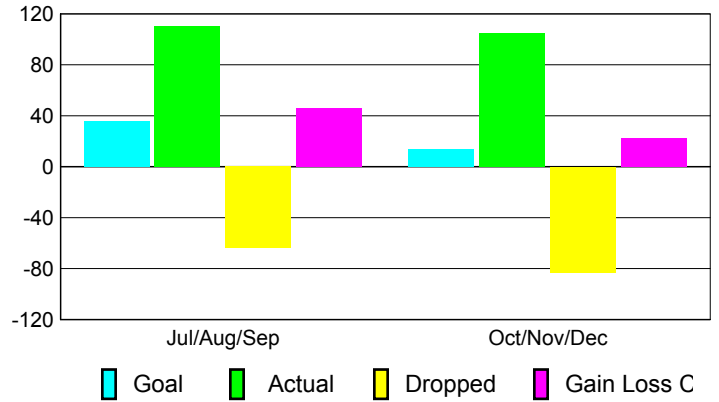

### YTD Status Quo Clubs 2010-2011

Status Quo Clubs Compared to Status Quo Members

## MEMBERSHIP

Membership Results  
2010-2011

Membership  
2009-2010

Month	Net Memb Goal	Actual New Memb	Actual Dropped Memb	Gain/Loss of Memb	Gain/Loss of Memb
Jul/Aug/Sep	36	110	-64	46	-10
Oct/Nov/Dec	14	105	-83	22	9
<b>Totals</b>	<b>50</b>	<b>215</b>	<b>-147</b>	<b>68</b>	<b>-1</b>

### Membership Results 2010-2011

Goal, New, Dropped, Gain/Loss

### Comparison of Membership Gain/Loss

Current Year Compared to the Previous Year