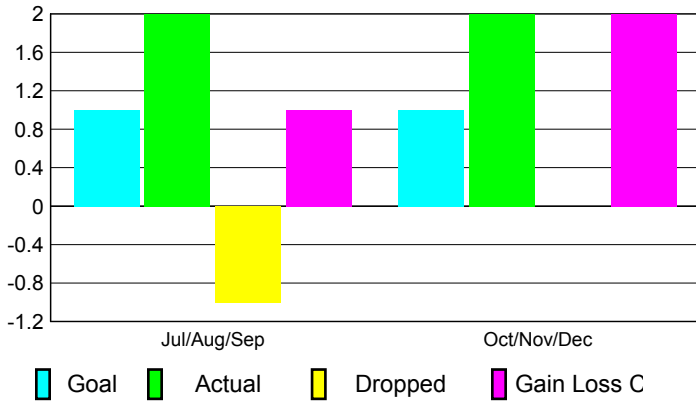

## CLUBS

Club Results  
2010-2011

Clubs  
2009-2010

Month	New Club Goal	Actual New Clubs	Actual Dropped Clubs	Gain/Loss of Clubs	Gain/Loss of Clubs
Jul/Aug/Sep	1	2	-1	1	0
Oct/Nov/Dec	1	2	0	2	0
<b>Totals</b>	<b>2</b>	<b>4</b>	<b>-1</b>	<b>3</b>	<b>0</b>

### Club Results 2010-2011

Goal, New, Dropped, Gain/Loss

### Comparison of Club Gain/Loss

Current Year Compared to the Previous Year