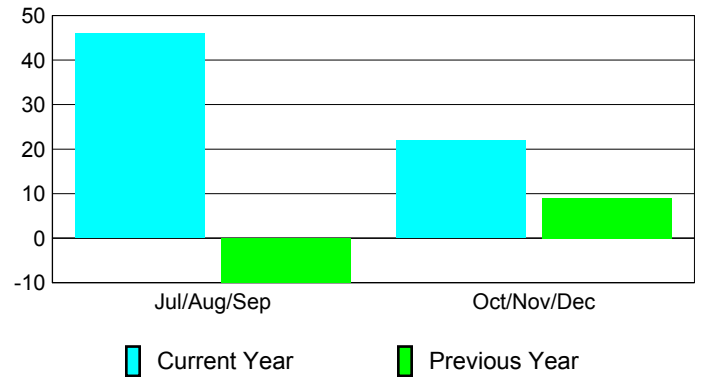

Comparison of Membership Gain/Loss

Current Year Compared to the Previous Year